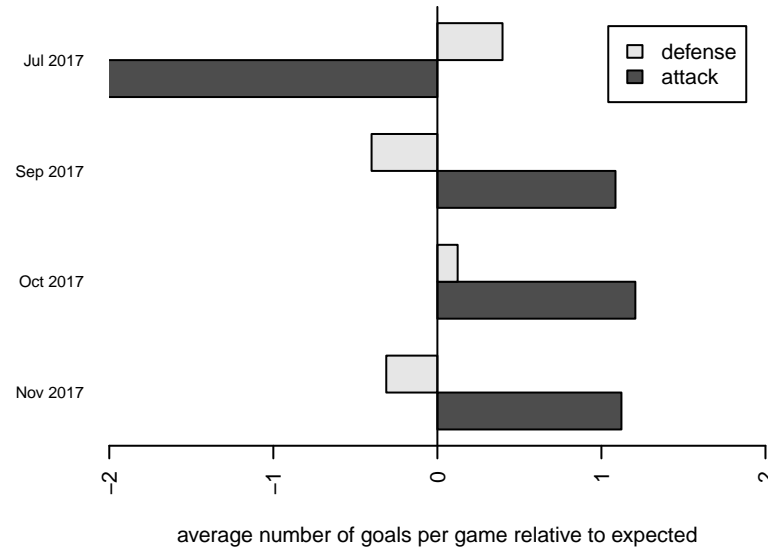

Performance relative to 13 month average