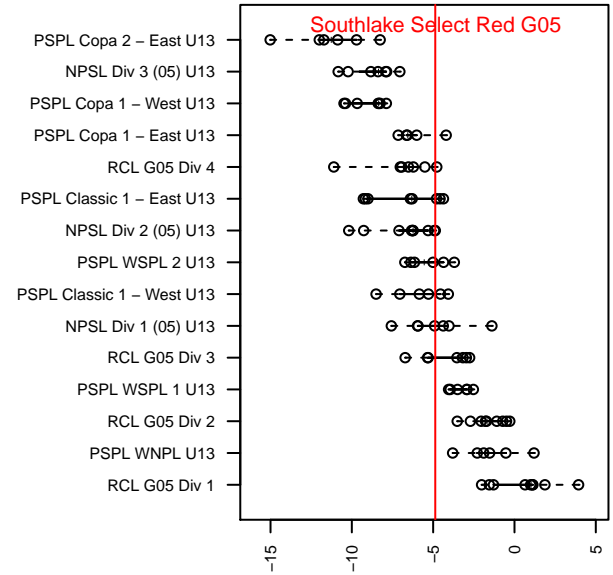

# Southlake Select Red G05

Southlake Select  
 Renton, WA  
 G05 total strength=867  
 attack=1.45 defense=1.1  
 fall league = NPSL Div 2 (05) U13

alt names used:  
 Southlake G05 Red  
 SOUTHLAKE G05 RED  
 Southlake Select G05 Red

Venues played:  
 2017 Seattle Cup GU13 Silver  
 2017 Summer Slam Silver  
 2017 NPSL Division 2 (05) U13

**Southlake Select Red G05**  
 Dots are actual minus expected GF (blue circles) and GA (red triangles).  
 Blue line is smoothed change in attack strength. Red is smoothed change in defense strength.

**attack and defense variance (black dot)  
relative to other teams  
and top 10 in region**

**attack and defense rating  
relative to others at age  
and all opponents in last 13 months**

**Performance relative to 13 month average**