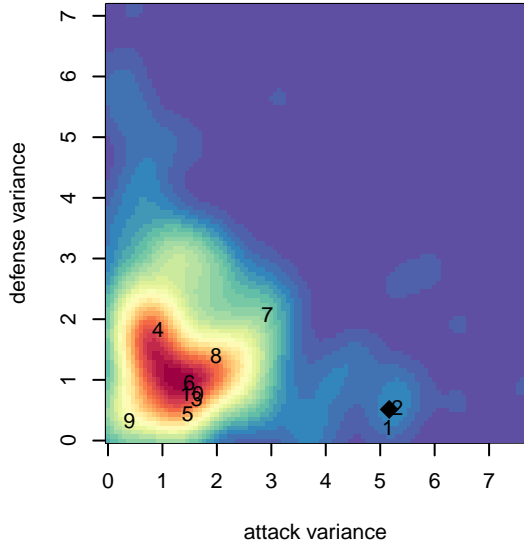

# Southlake Select Red G05

Southlake Select  
 Renton, WA  
 G05 total strength=867  
 attack=1.45 defense=1.1  
 fall league = NPSL Div 2 (05) U13

alt names used:  
 Southlake G05 Red  
 SOUTHLAKE G05 RED  
 Southlake Select G05 Red

Venues played:  
 2017 Seattle Cup GU13 Silver  
 2017 Summer Slam Silver  
 2017 NPSL Division 2 (05) U13

**Southlake Select Red G05**  
 Dots are actual minus expected GF (blue circles) and GA (red triangles).  
 Blue line is smoothed change in attack strength. Red is smoothed change in defense strength.

**attack and defense variance (black dot)  
relative to other teams  
and top 10 in region**

**attack and defense rating  
relative to others at age  
and all opponents in last 13 months**

**Performance relative to 13 month average**